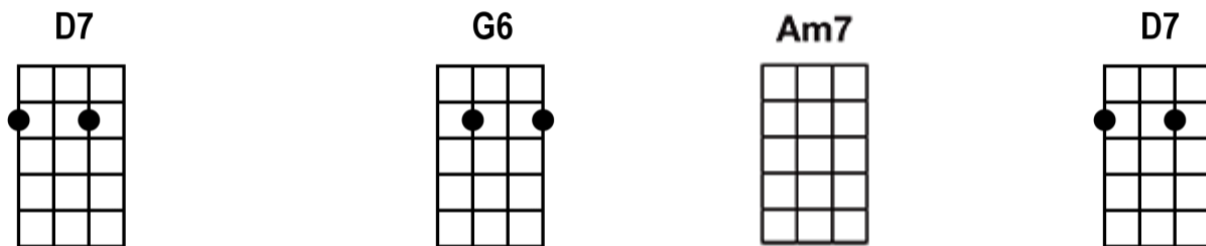

Mysterious Mose

GoChords.com

If your path, at midnight dark, by graveyard goes, If someone whistles, (whistle.....), that's Mysterious Mose

Or on some dark and stormy night, while the tempest blows, If someone whistles, (whistle....), that's Mysterious Mose

He sees all, he knows all, he gets in everywhere, Some night he might wait for you up--on the stairs

So when you're goin' down the cellar, walk upon your toes, If someone whistles, (whistle.....), that's Mysterious Mose