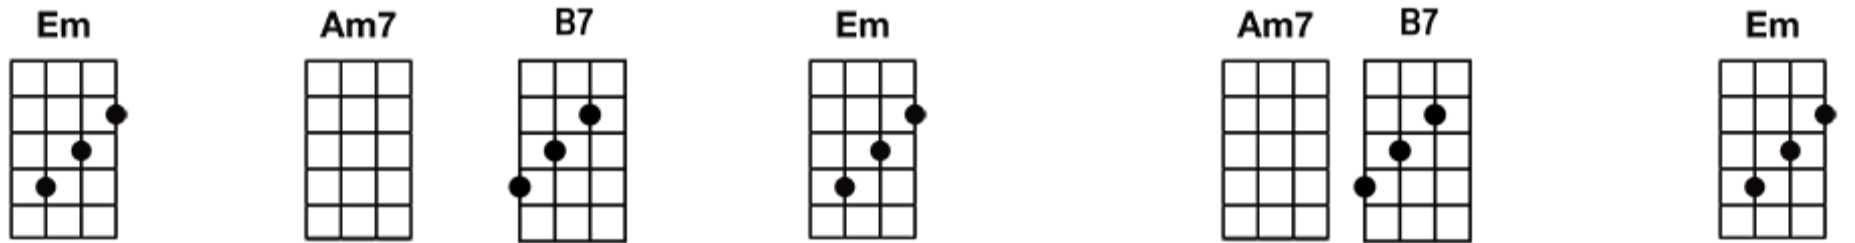

Mysterious Mose

GoChords.com

If your path, at midnight dark, by graveyard goes, If someone whistles, (whistle.....), that's Mysterious Mose

Or on some dark and stormy night, while the tempest blows, If someone whistles, (whistle....), that's Mysterious Mose

He sees all, he knows all, he gets in everywhere, Some night he might wait for you up--on the stairs

So when you're goin' down the cellar, walk upon your toes, If someone whistles, (whistle.....), that's Mysterious Mose