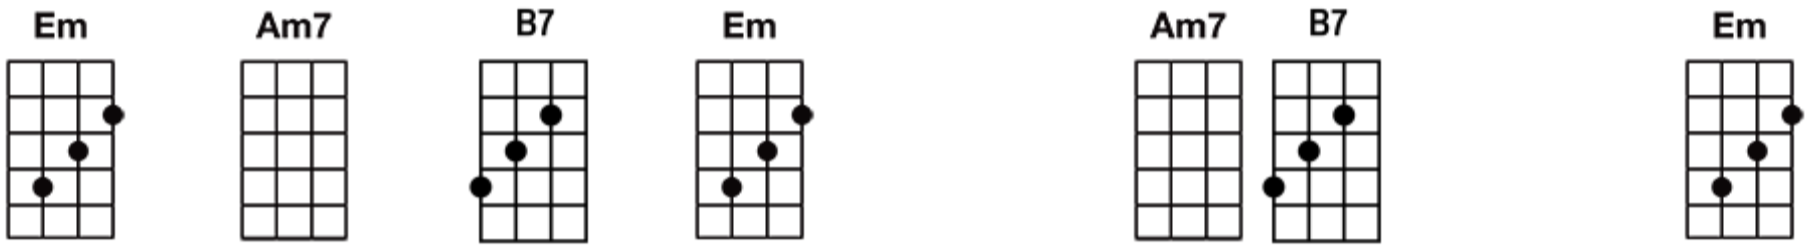

Mysterious Mose

GoChords.com

If your path, at midnight dark, by graveyard goes, If someone whistles, (whistle.....), that's Mysterious Mose

Or on some dark and stormy night, while the tempest blows, If someone whistles, (whistle....), that's Mysterious Mose

He sees all, he knows all, he gets in everywhere, Some night he might wait for you up--on the stairs

So when you're goin' down the cellar, walk upon your toes, If someone whistles, (whistle.....), that's Mysterious Mose